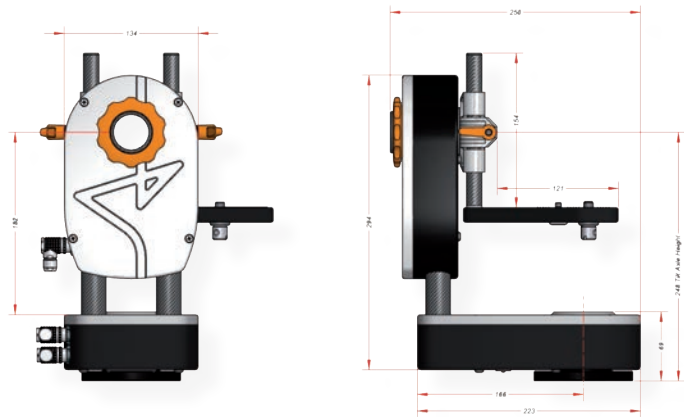

EGRIPMENT
CAMERA SUPPORT

EGRIPMENT B.V.

Machineweg 22, 1394 AV Nederhorst den Berg, Holland
Phone: +31 294 253988, holland@egripment.com

EGRIPMENT Deutschland GmbH

Immendorfer Straße 1, 50354 Hürth, Deutschland
Phone: +49 2233 6877-0, germany@egripment.com

EGRIPMENT U.S.A.

Phone: +1 (715) 386-0777, usa@egripment.com

www.egripment.com

Rev02012020