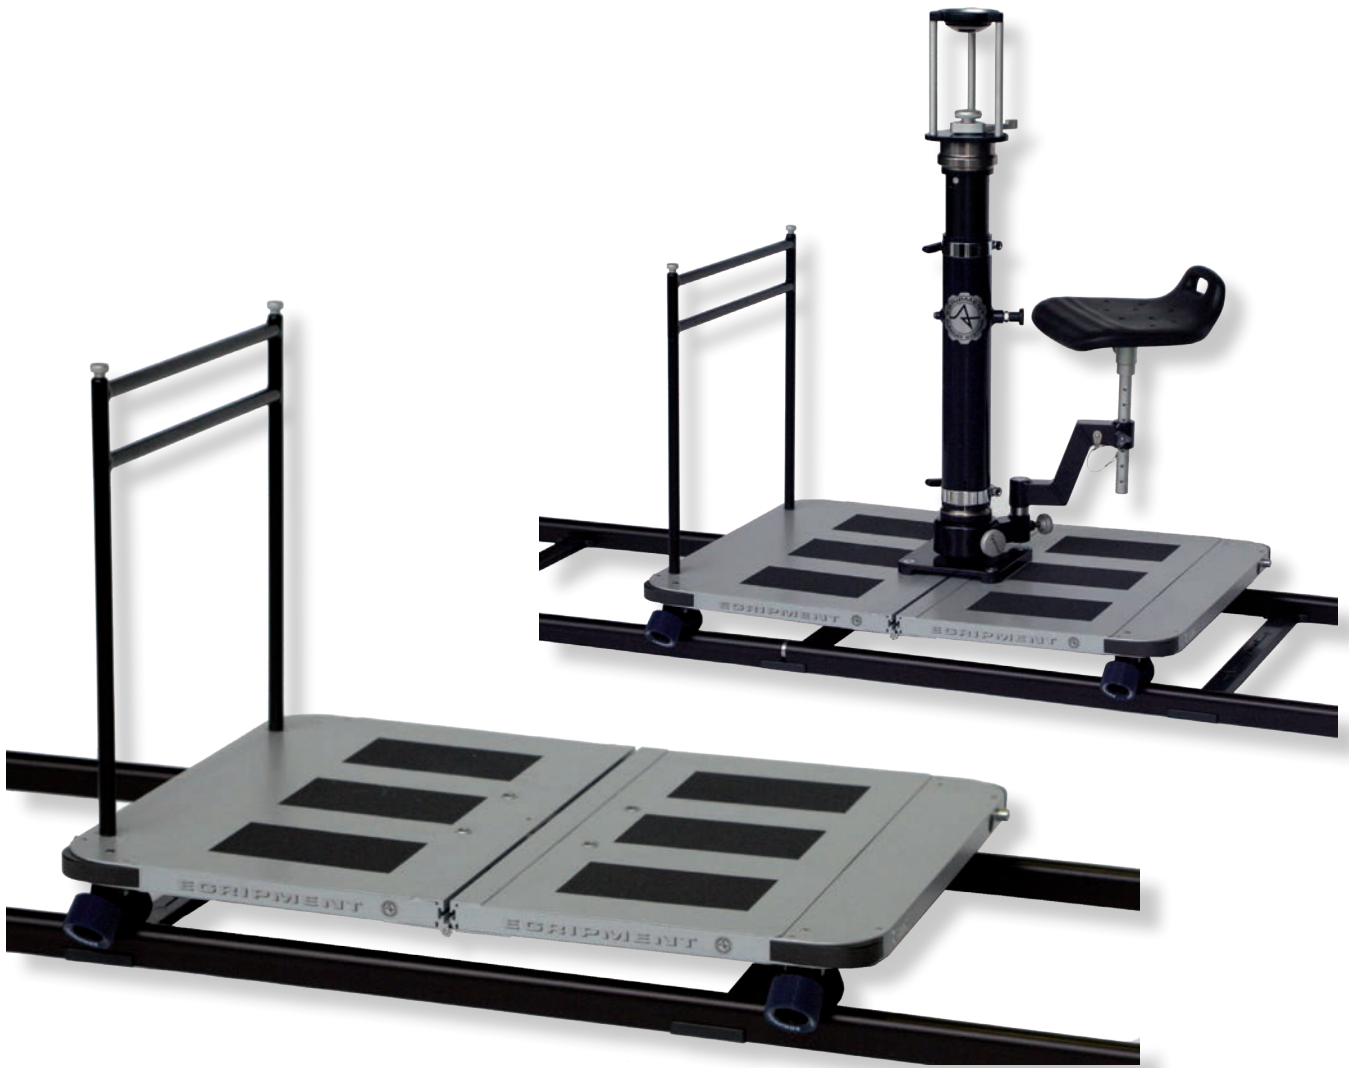

FOCUS DOLLY LIGHT

EGRIPMENT CAMERA SUPPORT

FOCUS DOLLY LIGHT

Based on the proven concept of the Classic Focus Dolly, the new Focus Dolly Light is a complete, lightweight, ultra-portable dolly for track use. It fits together in less than three minutes, and the design incorporates dual features. When closed down, the dolly becomes a portable flight case, the push/pull handle functioning as the transport handle. The dolly track wheels or hard rubber wheels simply pop-in to the sockets of the dolly. The track wheels, which operate on both straight and curved track, are stored inside the dolly case for transportation. Its track wheels operate smoothly on any standard steel or aluminum track such as the Egripment PackTrack. The Focus Dolly Light is the ultimate when you need to act fast.

FOCUS DOLLY LIGHT

FOCUS DOLLY PACKAGE

A low cost, lightweight, strong, smooth and safe seat support with adjustable column and seat, which offers an extra dimension to Egripment's famous Focus Dolly Light system. The purpose of the Focus Seat Support is that you can easily mount the Seat Support and Adjustable Column on the Focus Dolly Light, it is very lightweight and performs professionally. A simple "click/lock" system assures an easy and safe way to change the height of the seat and the adjustable camera column in just a few seconds.

The Focus Dolly Light is equipped with extra adaptor plates that serve as supports for the Focus Seat Support. These adaptor plates can also be mounted on existing Classic Focus Dollies that are already around in the world.

FOCUS SEAT SUPPORT

The Focus Seat Support completes the Focus Dolly Light as a multipurpose package and can also be used in combination with other Egripment Platform Dollies.

Specifications	Art.: 150/L Focus Dolly Light	
Platform Size:	70 x 99,5 cm	27.5" x 39.2"
Minimum Height:	13,5 cm	5.3"
Maximum Load:	125 kg	275 Lbs
Weight:	15 kg	33 lbs
Boxed Dimensions (LxWxH):	65,5 x 70 x 7 cm	25.8 x 27.5 x 2.75"