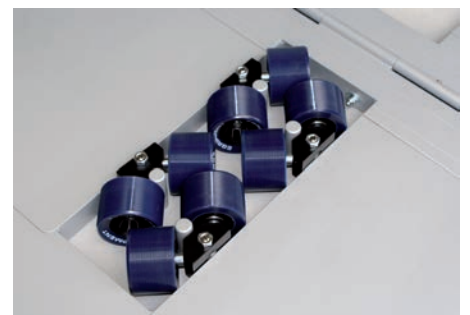

FOCUS DOLLY LIGHT

EGRIPMENT CAMERA SUPPORT

FOCUS DOLLY LIGHT

Based on the proven concept of the Classic Focus Dolly, the new Focus Dolly Light is a complete, lightweight, ultra-portable dolly for track use. It fits together in less than three minutes, and the design incorporates dual features. When closed down, the dolly becomes a portable flight case, the push/pull handle functioning as the transport handle. The dolly track wheels or hard rubber wheels simply pop-in to the sockets of the dolly. The track wheels, which operate on both straight and curved track, are stored inside the dolly case for transportation. Its track wheels operate smoothly on any standard steel or aluminum track such as the Egripment PackTrack. The Focus Dolly Light is the ultimate when you need to act fast.

FOCUS DOLLY LIGHT

FOCUS DOLLY PACKAGE

A low cost, lightweight, strong, smooth and safe seat support with adjustable column and seat, which offers an extra dimension to Egripment's famous Focus Dolly Light system. The purpose of the Focus Seat Support is that you can easily mount the Seat Support and Adjustable Column on the Focus Dolly Light, it is very lightweight and performs professionally. A simple "click/lock" system assures an easy and safe way to change the height of the seat and the adjustable camera column in just a few seconds.

The Focus Dolly Light is equipped with extra adaptor plates that serve as supports for the Focus Seat Support. These adaptor plates can also be mounted on existing Classic Focus Dollies that are already around in the world.

FOCUS SEAT SUPPORT

The Focus Seat Support completes the Focus Dolly Light as a multipurpose package and can also be used in combination with other Egripment Platform Dollies.

Specifications	Art.: 150/L Focus Dolly Light	
Platform Size:	70 x 99,5 cm	27.5" x 39.2"
Minimum Height:	13,5 cm	5.3"
Maximum Load:	125 kg	275 Lbs
Weight:	15 kg	33 lbs
Boxed Dimensions (LxWxH):	65,5 x 70 x 7 cm	25.8 x 27.5 x 2.75"